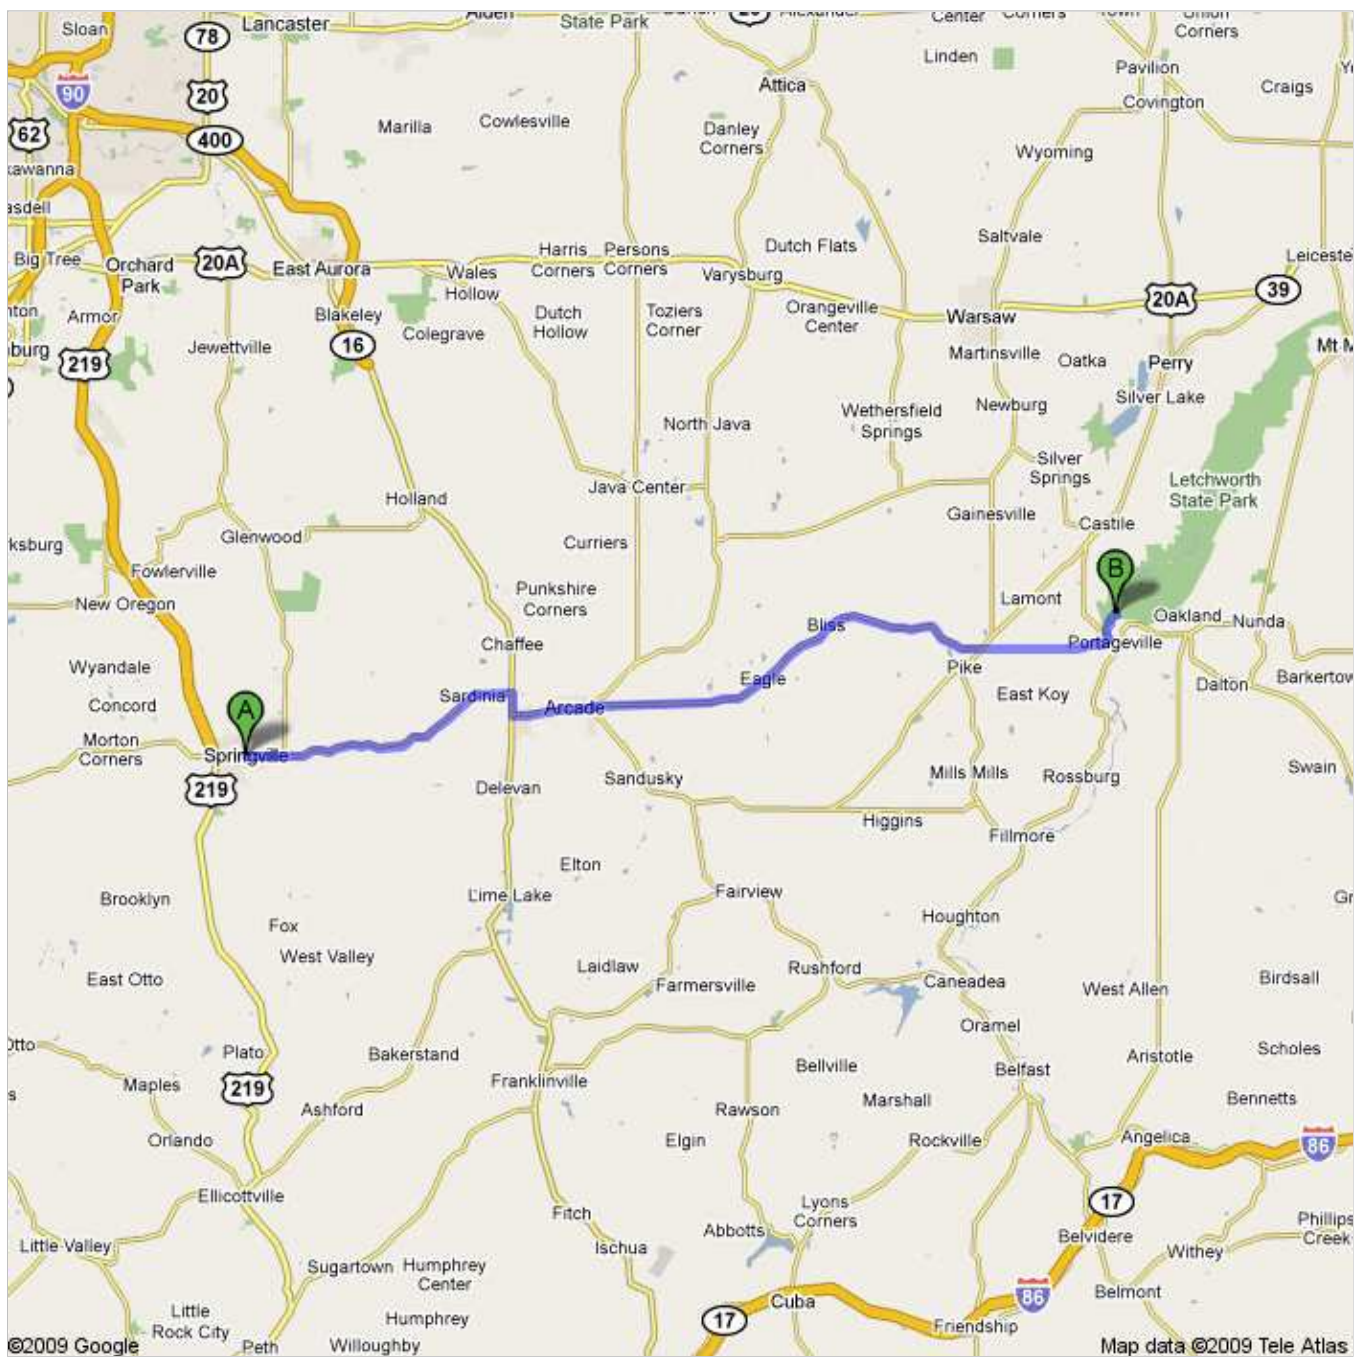

Directions to Middle Falls Rd
36.1 mi – about 1 hour 18 mins

Save trees. Go green!
Download Google Maps on your phone at google.com/gmm

Springville, NY

- 39** 1. Head **east** on **W Main St/NY-39** toward **N Buffalo St**
Continue to follow NY-39
About 22 mins

go 10.6 mi
total 10.6 mi

- 16** 2. Turn **right** at **NY-16/NY-39/Olean Rd**
Continue to follow NY-16/NY-39
About 2 mins

go 0.8 mi
total 11.4 mi

- 39** 3. Turn **left** at **Main St/NY-39**
Continue to follow NY-39
About 38 mins

go 18.7 mi
total 30.1 mi

4. Continue on **Griffith Rd**
About 12 mins

go 4.7 mi
total 34.8 mi

5. Continue on **Letchworth State Park**

go 125 ft
total 34.8 mi

↶ 6. Turn **left** to stay on **Letchworth State Park**
About 3 mins

Map data ©2009 , Tele Atlas